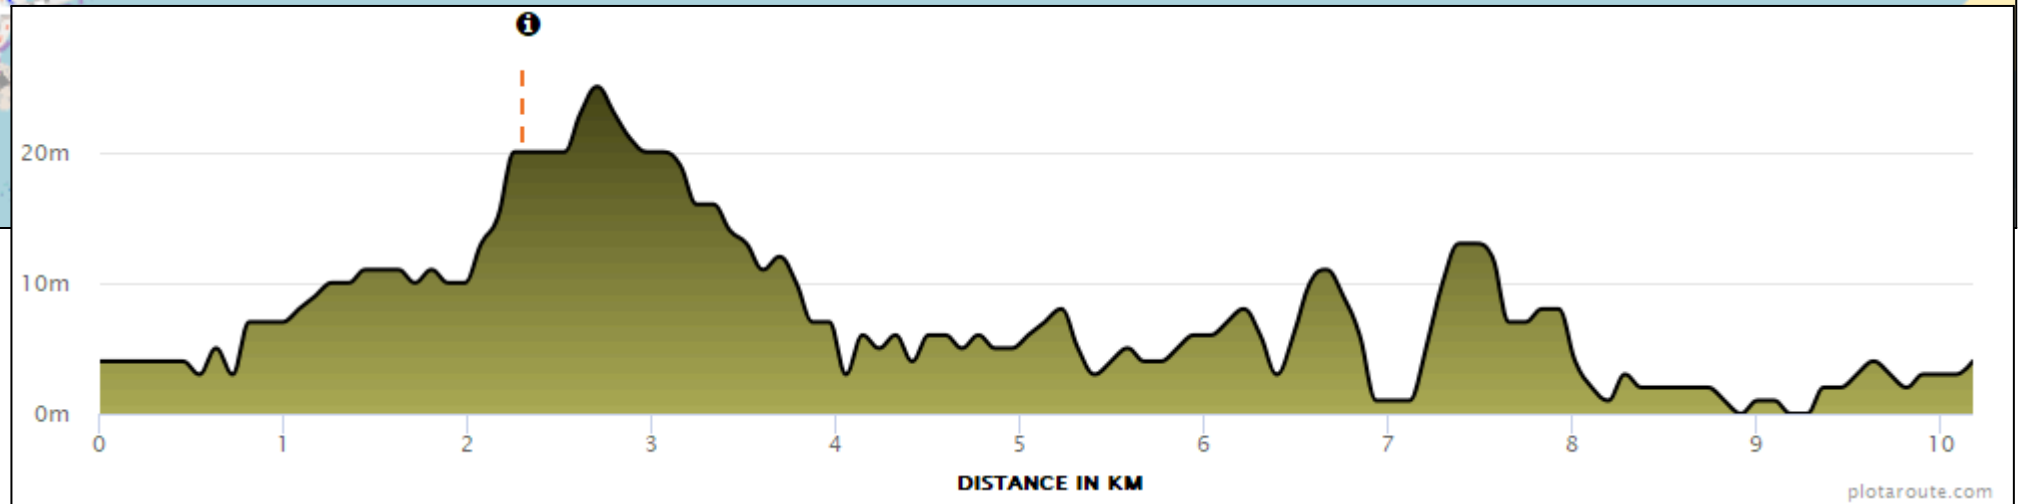

Warrnambool Running Festival 2024

Course Map and Interactive Map Summary

Warrnambool Running Festival 2 km Course - <https://www.plotaroute.com/route/2205288?units=km>

Aid Stations

Pavilion Cafe - Aid Station #1
 21.1k event: 1.75km & 20km
 10k event: 8.8km

Granny's Grave - Aid Station #2
 21.1k event: 5km & 10.5km
 10k event: 2.4km
 6k event: 2.4km & 4km

Logans Beach - Aid Station #3
 21.1k event: 8km

Woolen Mill - Aid Station #4
 21.1k event: 14.45km
 10k event: 6.25km