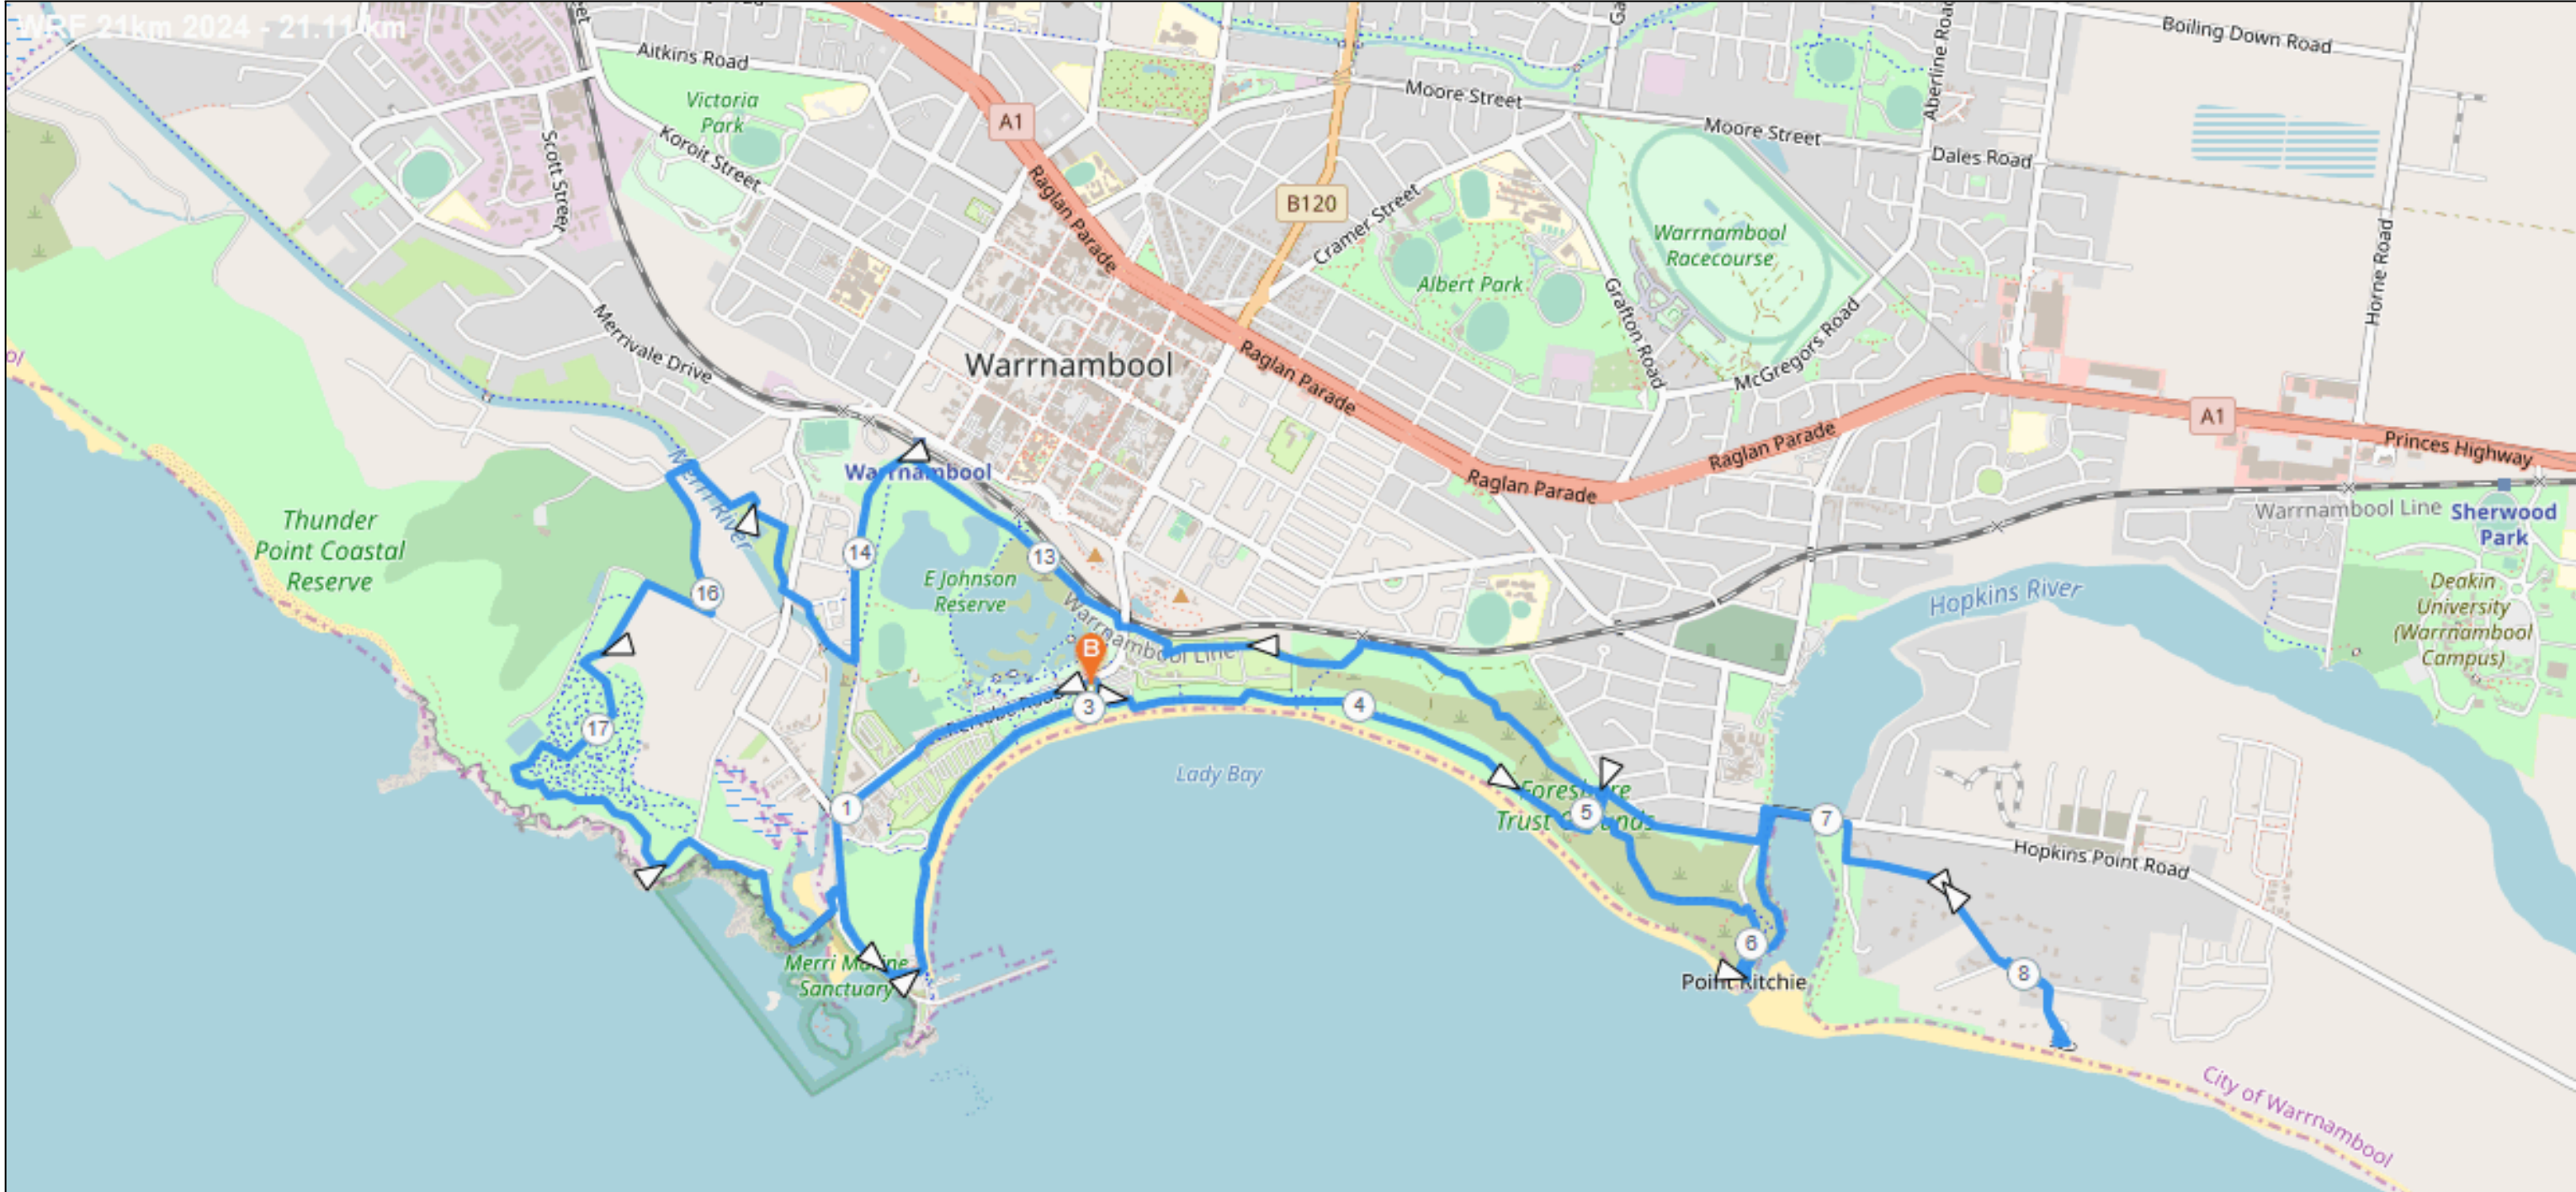

Warrnambool Running Festival 2024

Course Map and Interactive Map Summary

Warrnambool Running Festival 2 km Course - <https://www.plotaroute.com/route/2205288?units=km>

Aid Stations

Pavilion Cafe - Aid Station #1
 21.1k event: 1.75km & 20km
 10k event: 8.8km

Granny's Grave - Aid Station #2
 21.1k event: 5km & 10.5km
 10k event: 2.4km
 6k event: 2.4km & 4km

Logans Beach - Aid Station #3
 21.1k event: 8km

Woolen Mill - Aid Station #4
 21.1k event: 14.45km
 10k event: 6.25km