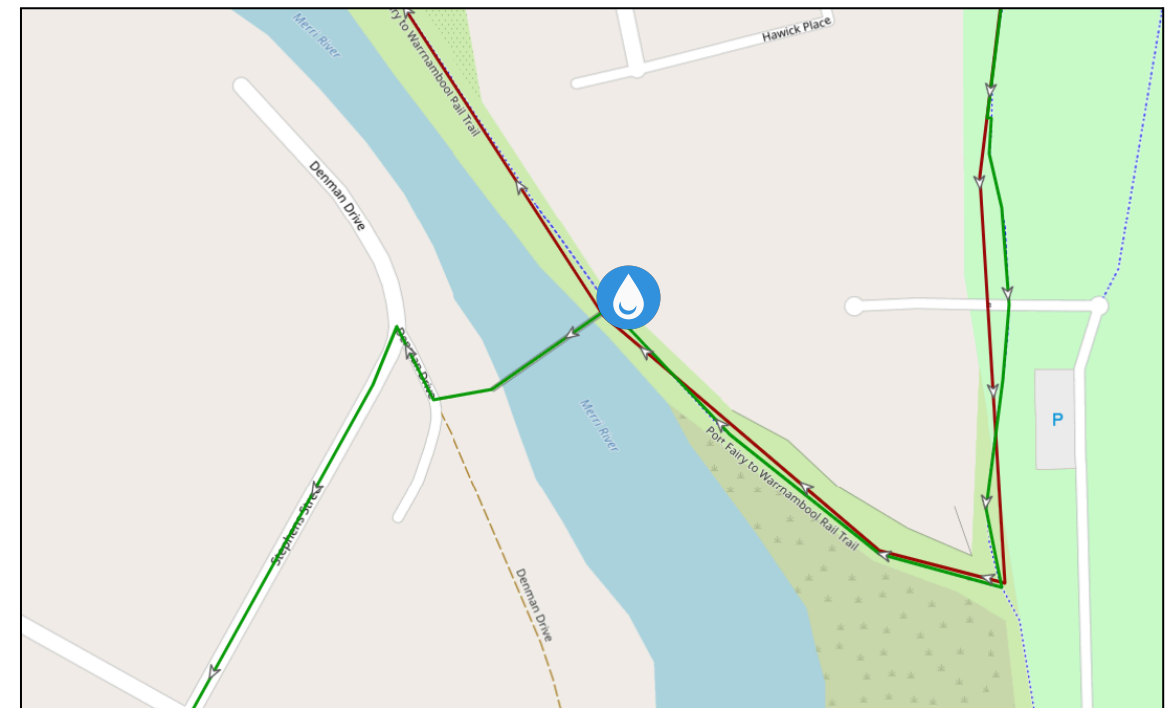

Warrnambool Running Festival 2024

Course Map and Interactive Map Summary

Warrnambool Running Festival 2 km Course - <https://www.plotaroute.com/route/2205288?units=km>

Aid Stations

Pavilion Cafe - Aid Station #1
 21.1k event: 1.75km & 20km
 10k event: 8.8km

Granny's Grave - Aid Station #2
 21.1k event: 5km & 10.5km
 10k event: 2.4km
 6k event: 2.4km & 4km

Logans Beach - Aid Station #3
 21.1k event: 8km

Woolen Mill - Aid Station #4
 21.1k event: 14.45km
 10k event: 6.25km