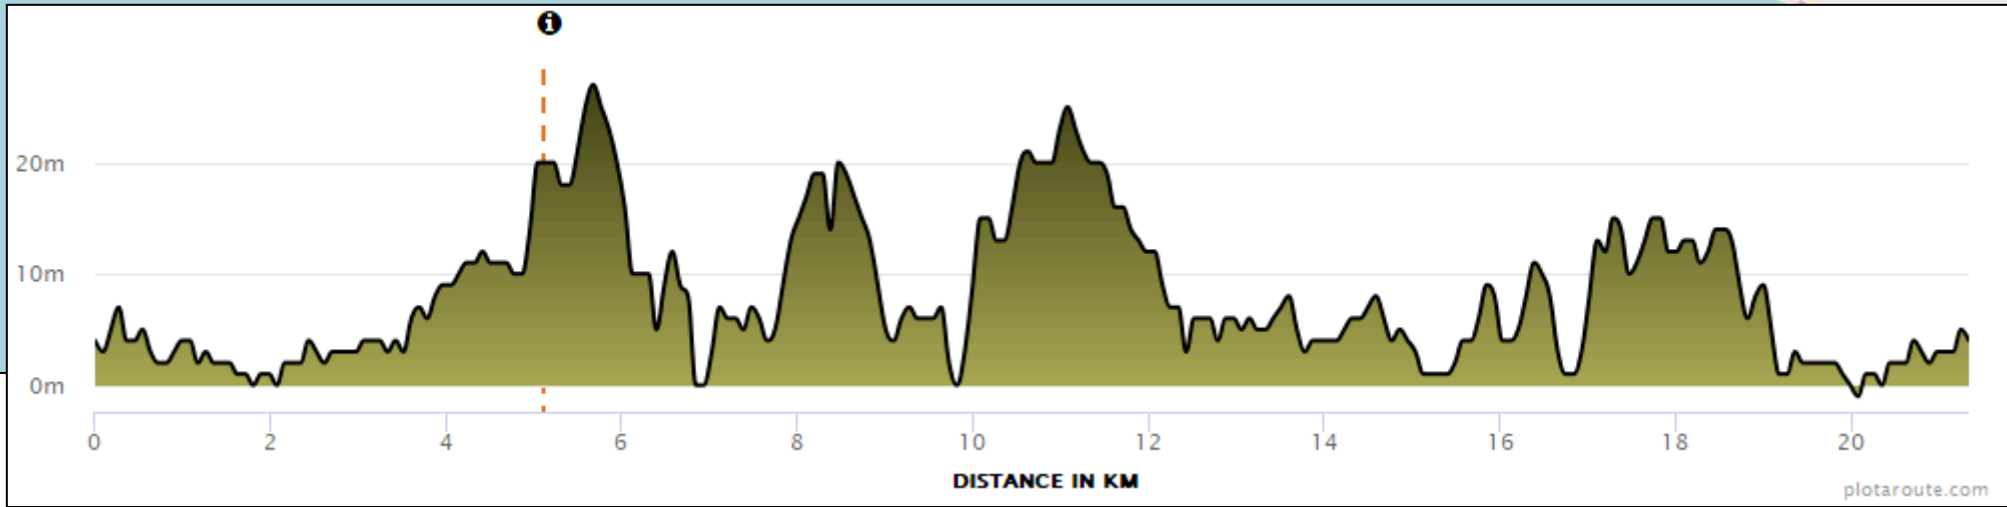

Warrnambool Running Festival 2024

Course Map and Interactive Map Summary

Warrnambool Running Festival 2 km Course - <https://www.plotaroute.com/route/2205288?units=km>

Aid Stations

Pavilion Cafe - Aid Station #1
 21.1k event: 1.75km & 20km
 10k event: 8.8km

Granny's Grave - Aid Station #2
 21.1k event: 5km & 10.5km
 10k event: 2.4km
 6k event: 2.4km & 4km

Logans Beach - Aid Station #3
 21.1k event: 8km

Woolen Mill - Aid Station #4
 21.1k event: 14.45km
 10k event: 6.25km