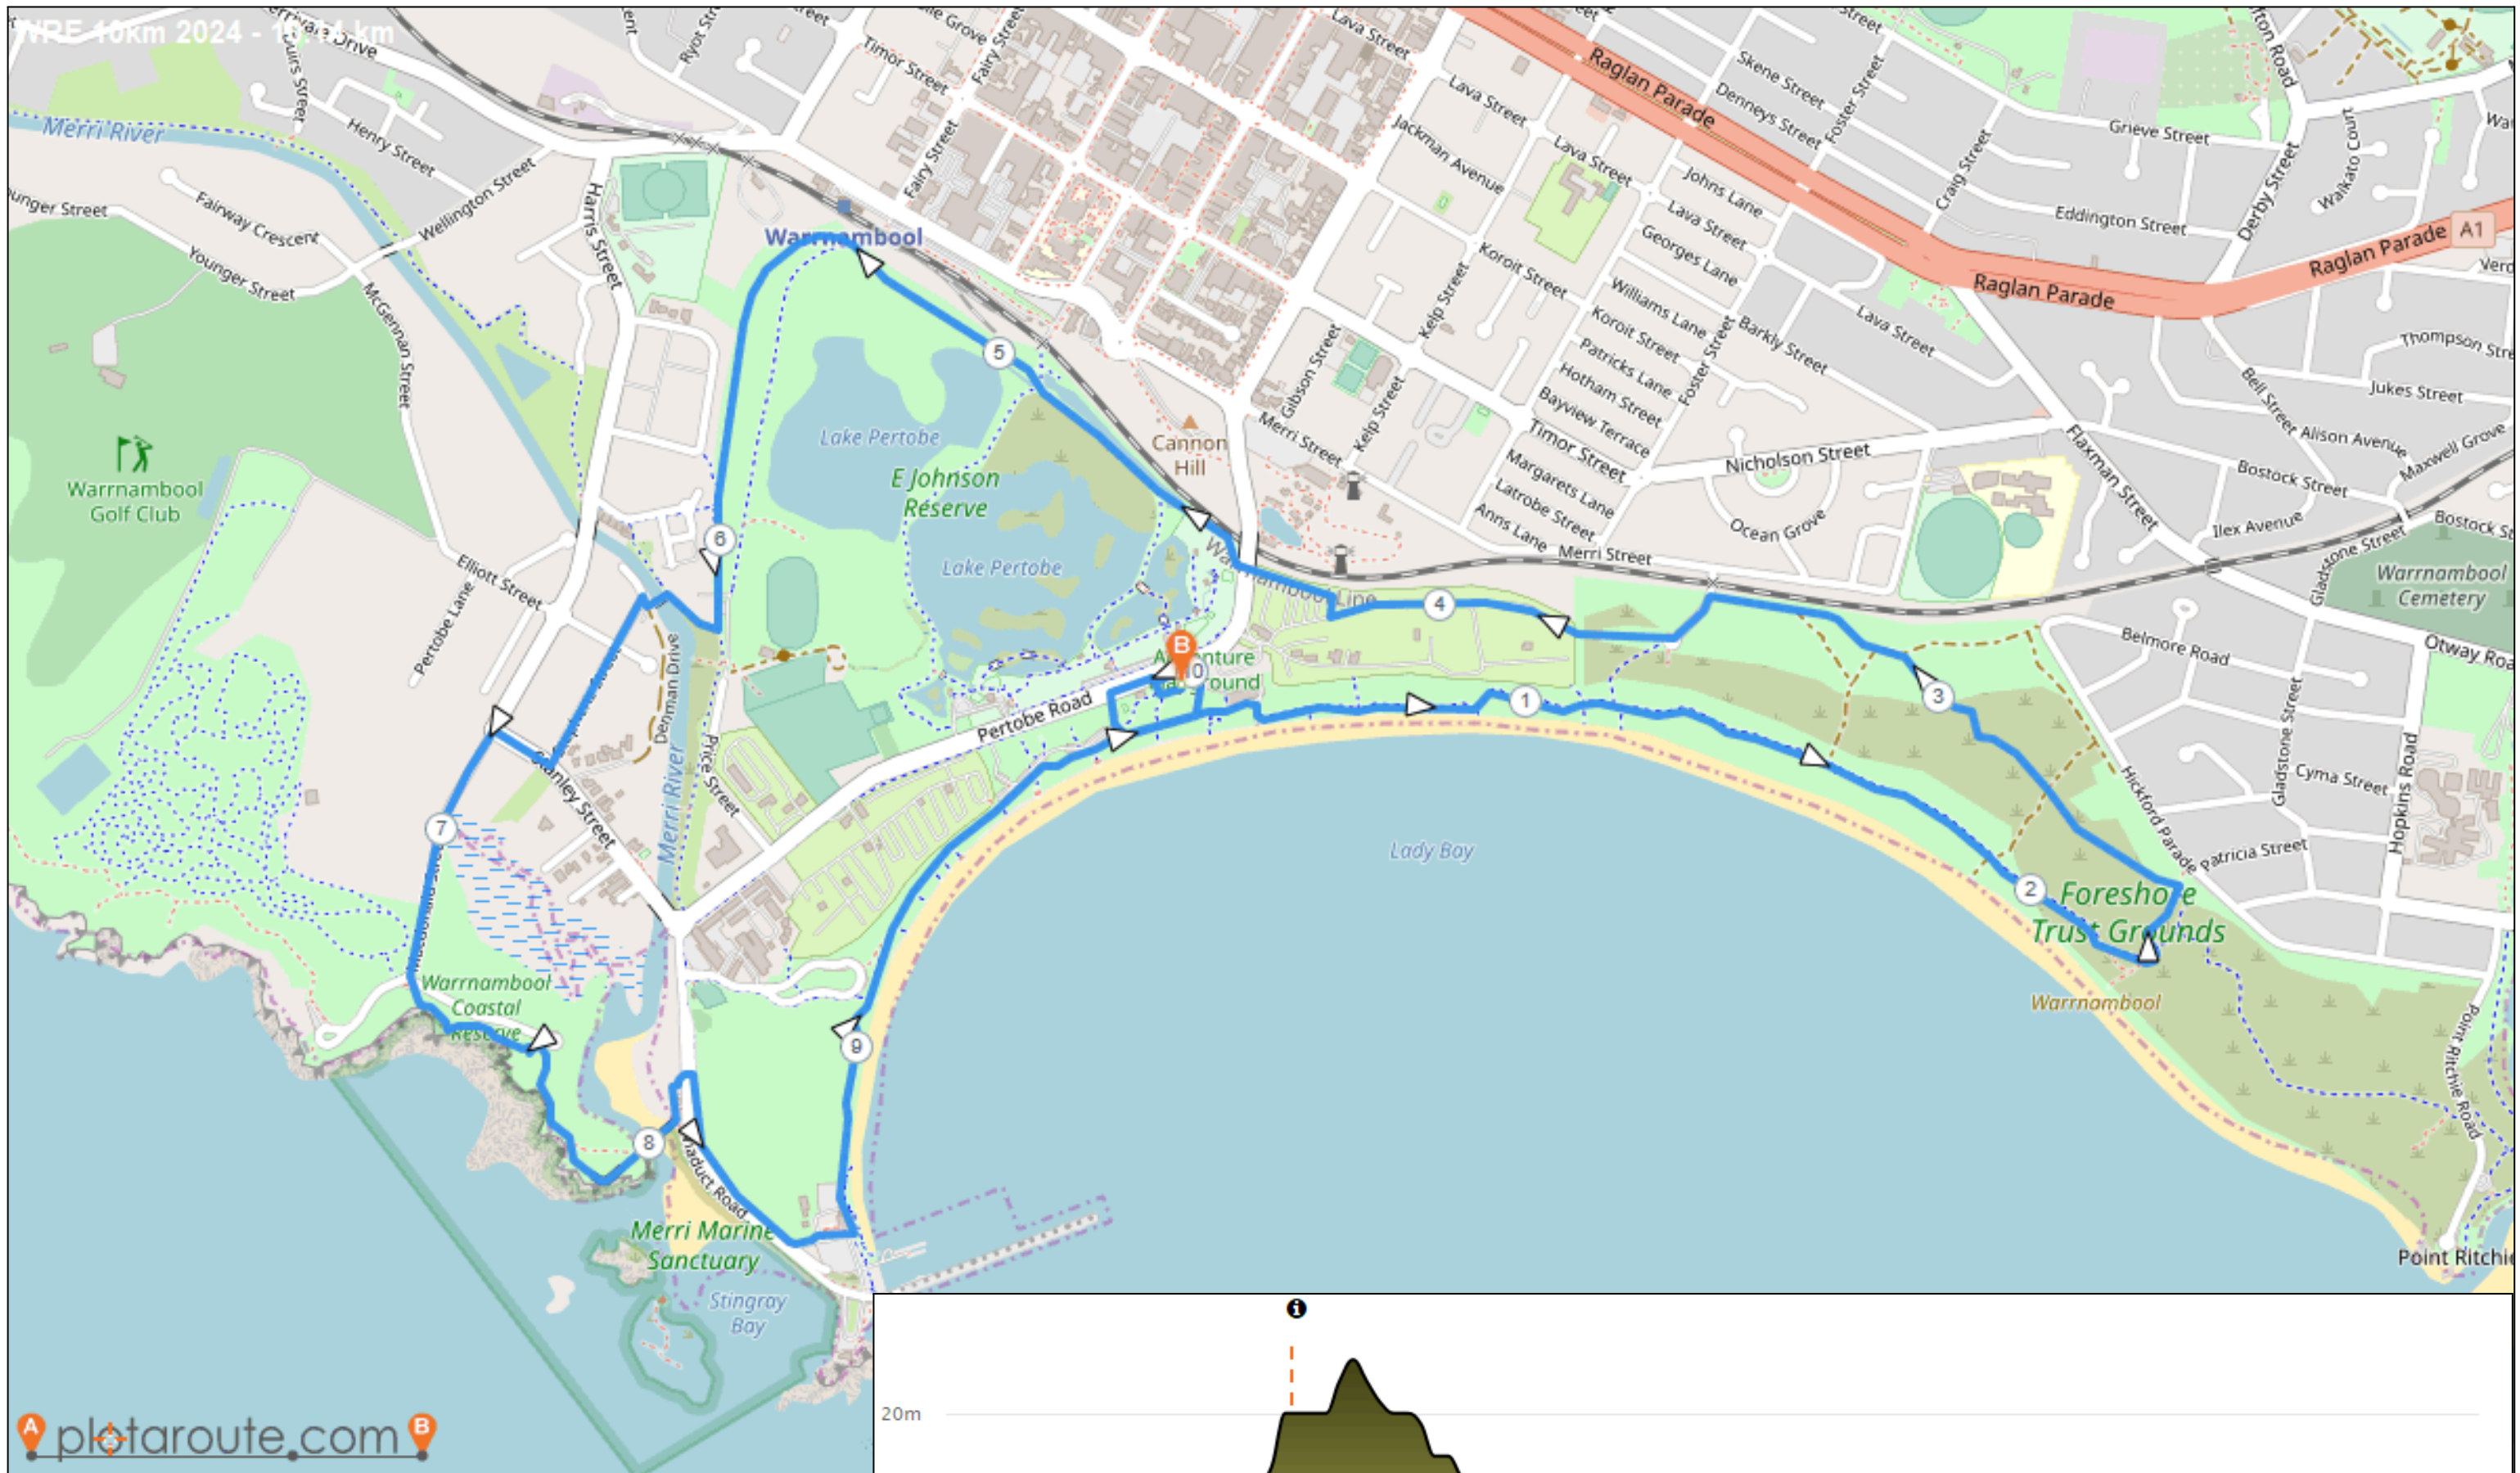

Warrnambool Running Festival 2024

Course Map and Interactive Map Summary

Warrnambool Running Festival 2 km Course - <https://www.plotaroute.com/route/2205288?units=km>

Aid Stations

Pavilion Cafe - Aid Station #1
 21.1k event: 1.75km & 20km
 10k event: 8.8km

Granny's Grave - Aid Station #2
 21.1k event: 5km & 10.5km
 10k event: 2.4km
 6k event: 2.4km & 4km

Logans Beach - Aid Station #3
 21.1k event: 8km

Woolen Mill - Aid Station #4
 21.1k event: 14.45km
 10k event: 6.25km