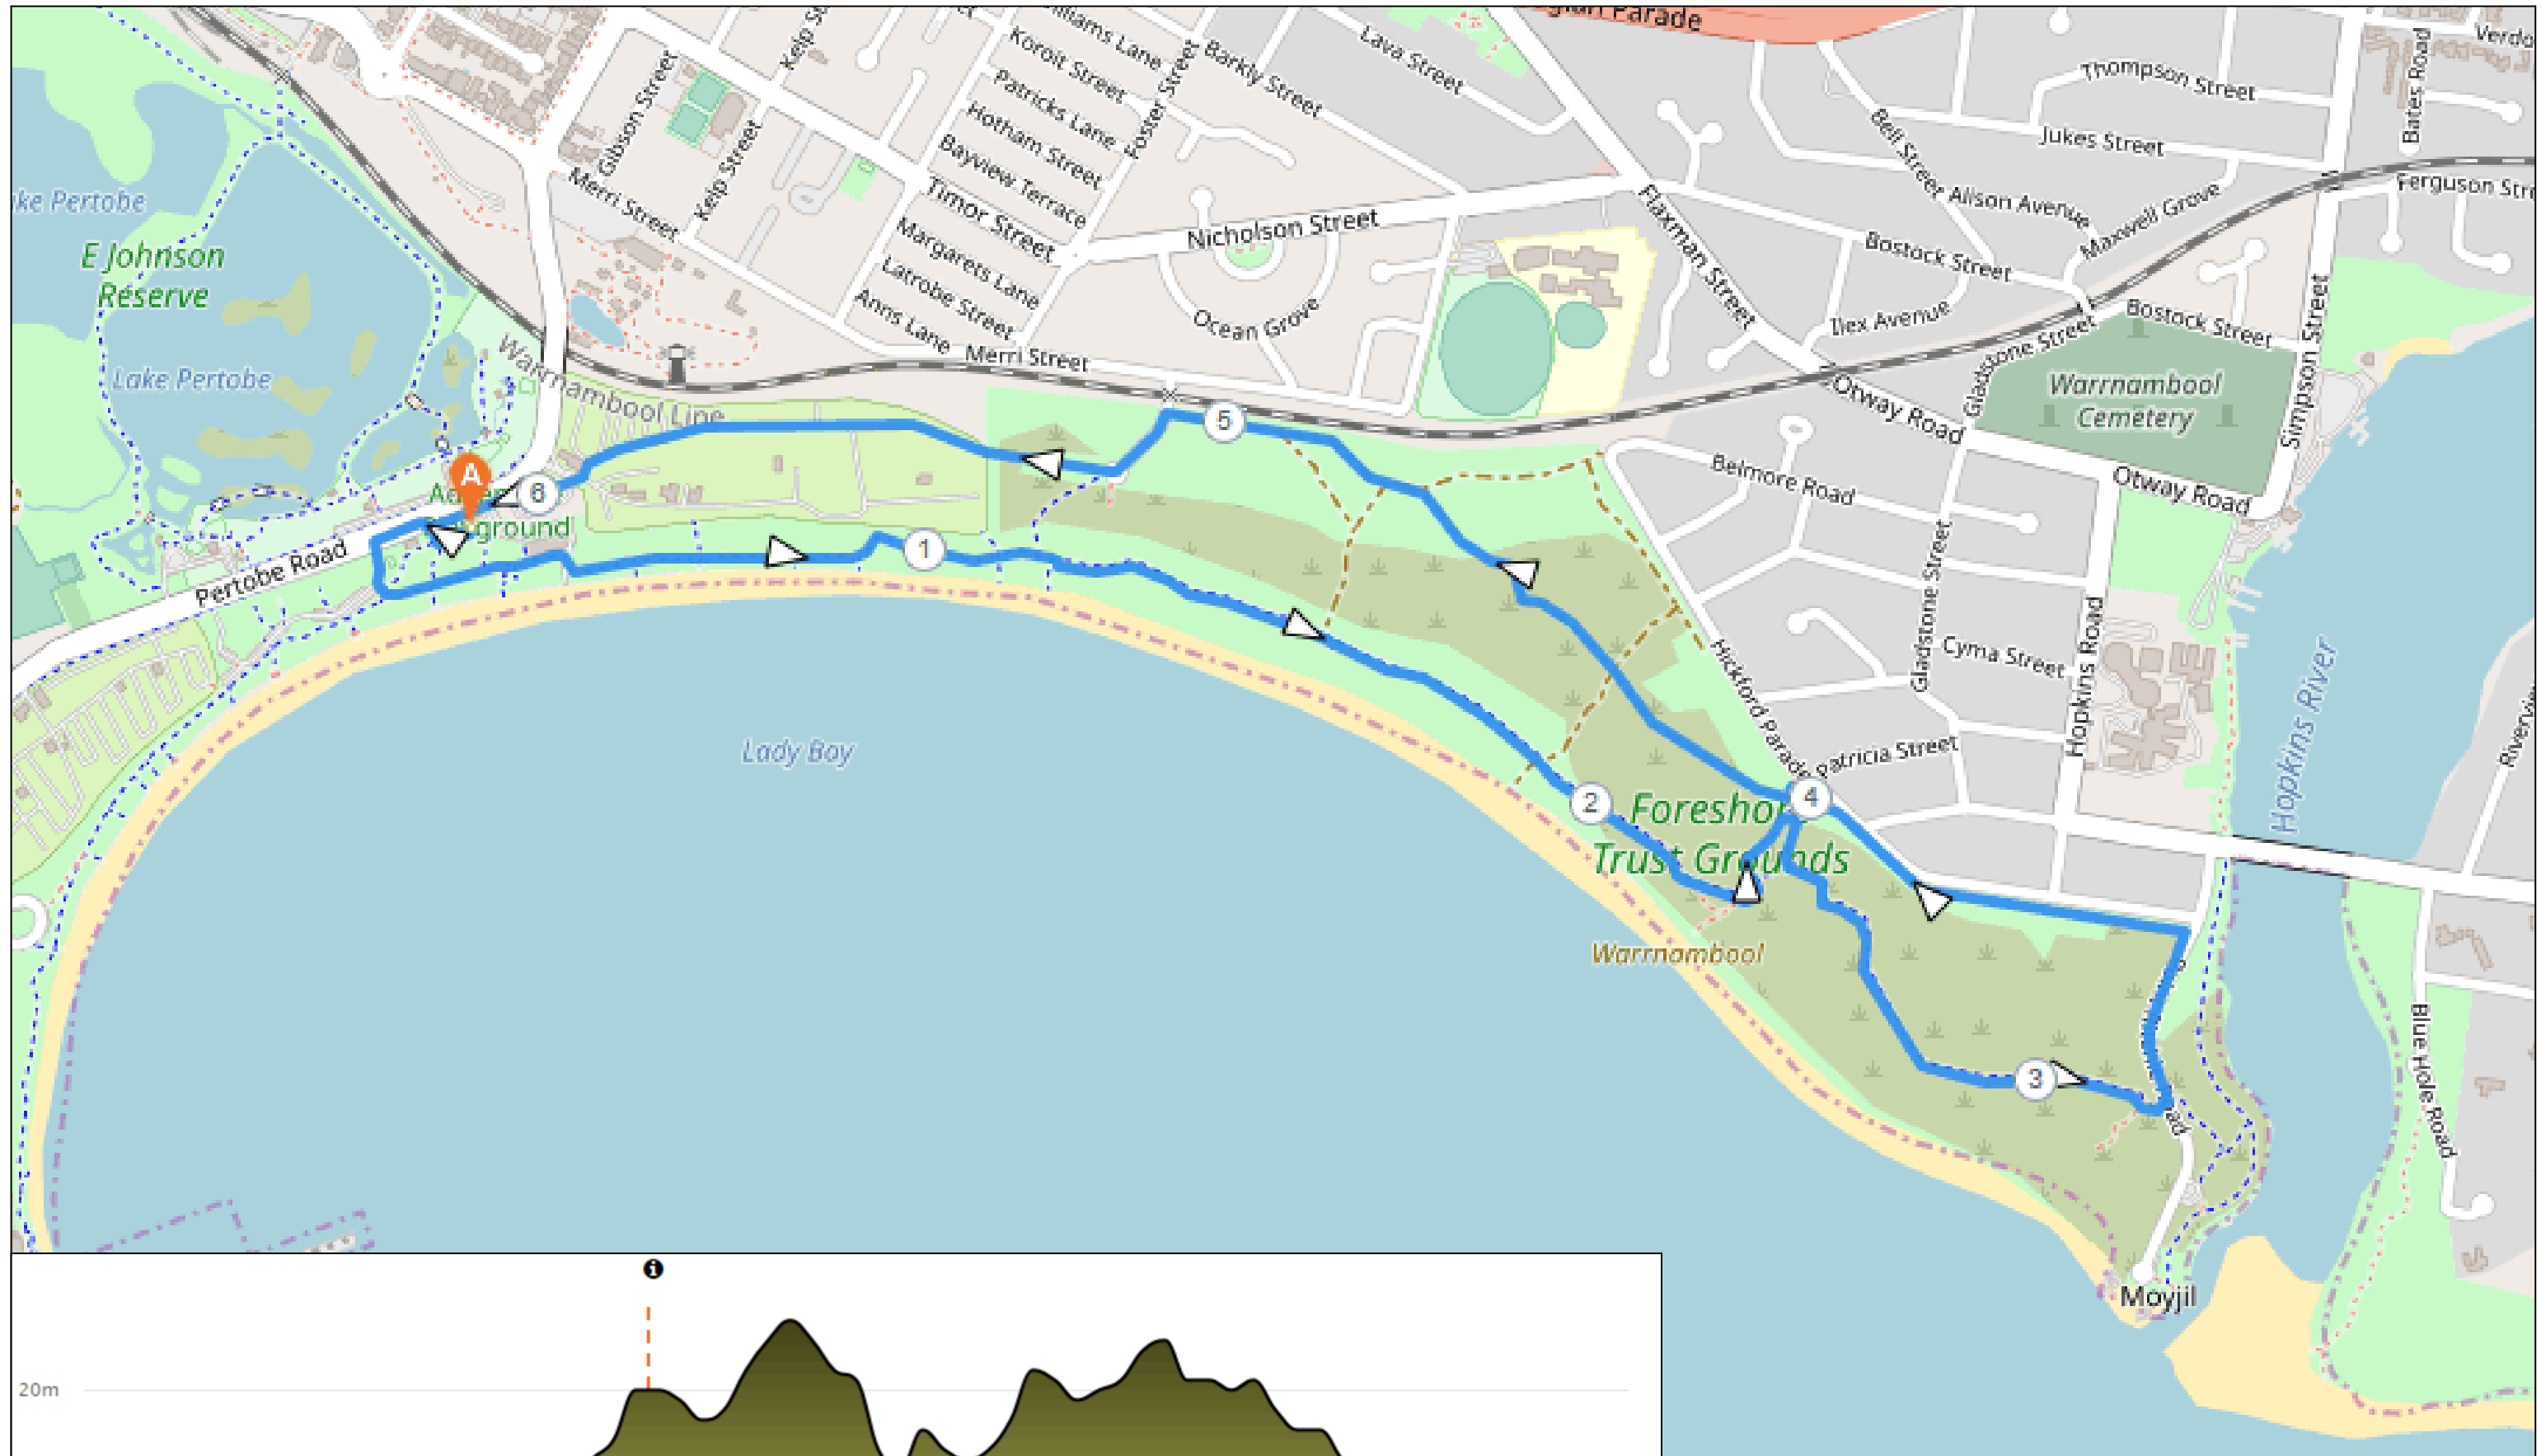

Warrnambool Running Festival 2024

Course Map and Interactive Map Summary

Warrnambool Running Festival 2 km Course - <https://www.plotaroute.com/route/2205288?units=km>

Aid Stations

Pavilion Cafe - Aid Station #1
 21.1k event: 1.75km & 20km
 10k event: 8.8km

Granny's Grave - Aid Station #2
 21.1k event: 5km & 10.5km
 10k event: 2.4km
 6k event: 2.4km & 4km

Logans Beach - Aid Station #3
 21.1k event: 8km

Woolen Mill - Aid Station #4
 21.1k event: 14.45km
 10k event: 6.25km