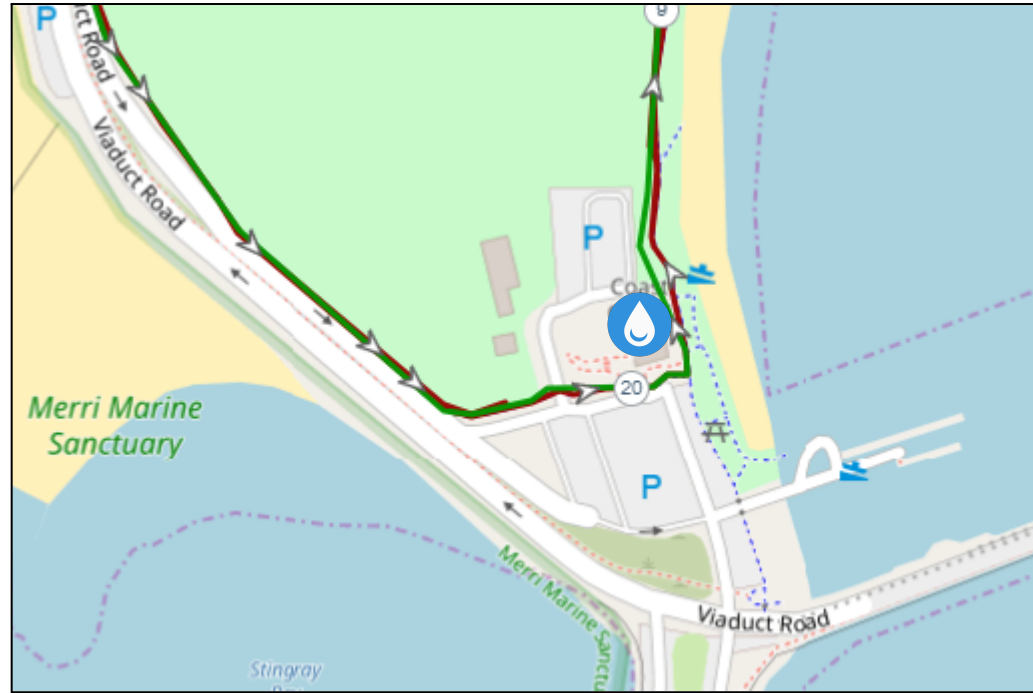

Warrnambool Running Festival 2024

Course Map and Interactive Map Summary

Warrnambool Running Festival 2 km Course - <https://www.plotaroute.com/route/2205288?units=km>

Aid Stations

Pavilion Cafe - Aid Station #1
 21.1k event: 1.75km & 20km
 10k event: 8.8km

Granny's Grave - Aid Station #2
 21.1k event: 5km & 10.5km
 10k event: 2.4km
 6k event: 2.4km & 4km

Logans Beach - Aid Station #3
 21.1k event: 8km

Woolen Mill - Aid Station #4
 21.1k event: 14.45km
 10k event: 6.25km