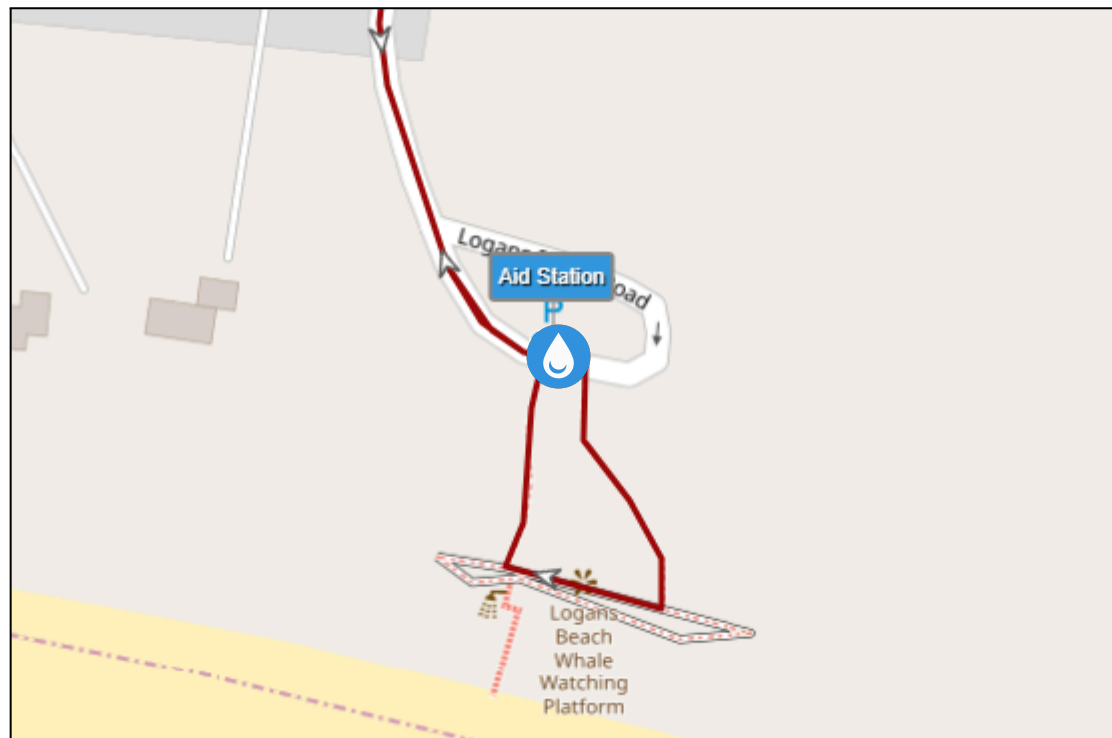

Warrnambool Running Festival 2024

Course Map and Interactive Map Summary

Warrnambool Running Festival 2 km Course - <https://www.plotaroute.com/route/2205288?units=km>

Aid Stations

Pavilion Cafe - Aid Station #1
 21.1k event: 1.75km & 20km
 10k event: 8.8km

Granny's Grave - Aid Station #2
 21.1k event: 5km & 10.5km
 10k event: 2.4km
 6k event: 2.4km & 4km

Logans Beach - Aid Station #3
 21.1k event: 8km

Woolen Mill - Aid Station #4
 21.1k event: 14.45km
 10k event: 6.25km