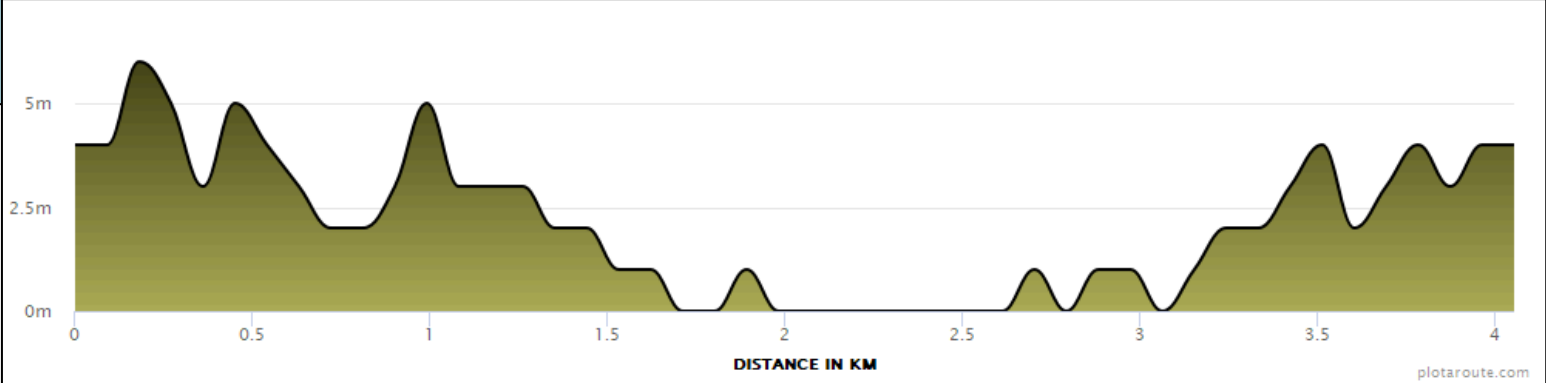

Warrnambool Running Festival 2024

Course Map and Interactive Map Summary

Warrnambool Running Festival 2 km Course - <https://www.plotaroute.com/route/2205288?units=km>

Aid Stations

Pavilion Cafe - Aid Station #1
 21.1k event: 1.75km & 20km
 10k event: 8.8km

Granny's Grave - Aid Station #2
 21.1k event: 5km & 10.5km
 10k event: 2.4km
 6k event: 2.4km & 4km

Logans Beach - Aid Station #3
 21.1k event: 8km

Woolen Mill - Aid Station #4
 21.1k event: 14.45km
 10k event: 6.25km