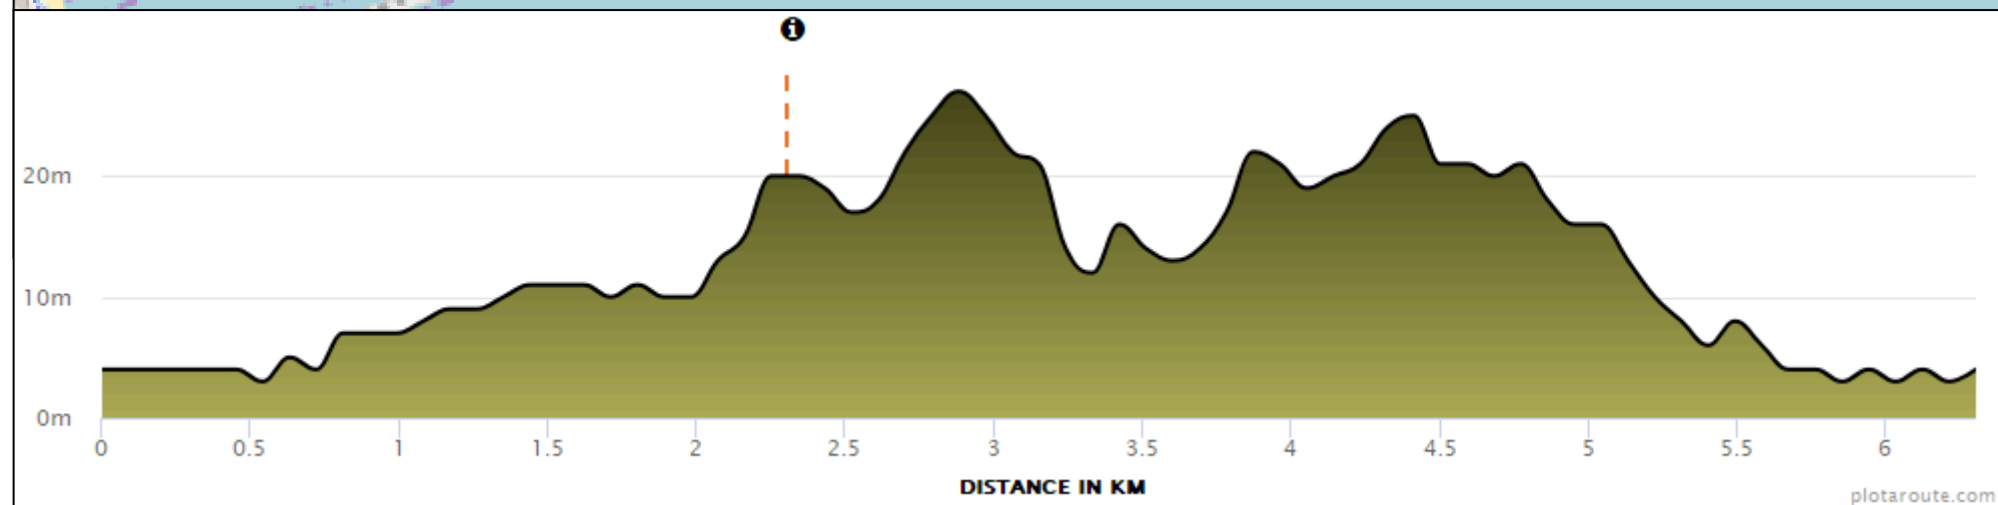

Warrnambool Running Festival 2024

Course Map and Interactive Map Summary

Warrnambool Running Festival 2 km Course - <https://www.plotaroute.com/route/2205288?units=km>

Aid Stations

Pavilion Cafe - Aid Station #1
 21.1k event: 1.75km & 20km
 10k event: 8.8km

Granny's Grave - Aid Station #2
 21.1k event: 5km & 10.5km
 10k event: 2.4km
 6k event: 2.4km & 4km

Logans Beach - Aid Station #3
 21.1k event: 8km

Woolen Mill - Aid Station #4
 21.1k event: 14.45km
 10k event: 6.25km